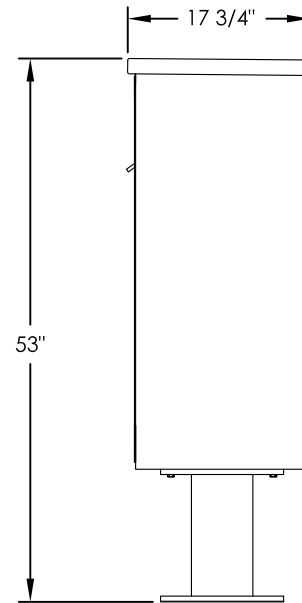

versatile™ 4C Pedestal Mount Mailbox, 4CADD-10-P

PEDESTAL DETAIL

COMPARTMENT CHART

DESCRIPTION	COMPARTMENT	COMPARTMENT SIZE	QTY.
MAILBOX	MB1	3" H x 12" W x 15" D	10
OUTGOING MAIL	OM1	3" H x 12" W x 15" D	1
PARCEL	PL4	13-1/2" H x 12" W x 15" D	1
PARCEL	PL15	15" H x 12" W x 15" D	1