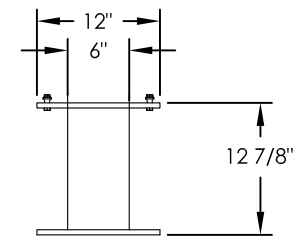

versatile™ 4C Pedestal Mount Mailbox, 4CADD-10-P

PEDESTAL DETAIL

COMPARTMENT CHART

DESCRIPTION	COMPARTMENT	COMPARTMENT SIZE	QTY.
MAILBOX	MB1	3" H x 12" W x 15" D	10
OUTGOING MAIL	OM1	3" H x 12" W x 15" D	1
PARCEL	PL4	13-1/2" H x 12" W x 15" D	1
PARCEL	PL15	15" H x 12" W x 15" D	1