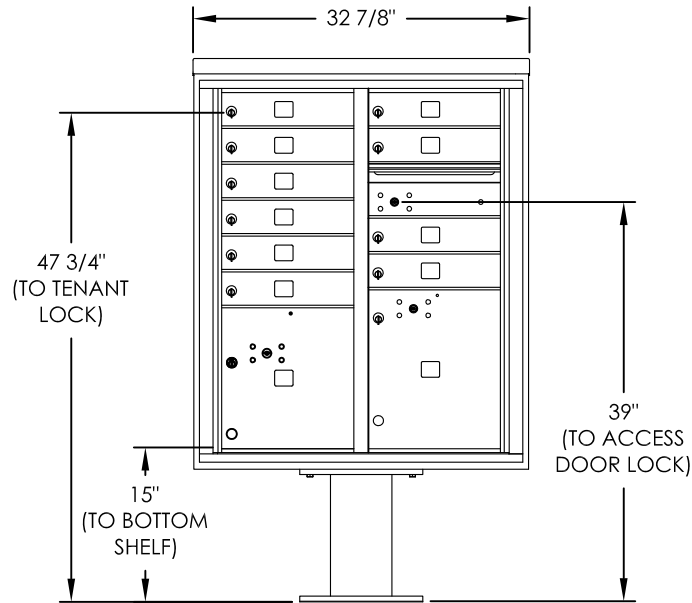

versatile™ 4C Pedestal Mount Mailbox, 4CADD-10-P

PEDESTAL DETAIL

COMPARTMENT CHART

DESCRIPTION	COMPARTMENT	COMPARTMENT SIZE	QTY.
MAILBOX	MB1	3" H x 12" W x 15" D	10
OUTGOING MAIL	OM1	3" H x 12" W x 15" D	1
PARCEL	PL4	13-1/2" H x 12" W x 15" D	1
PARCEL	PL15	15" H x 12" W x 15" D	1

NOTES:

- 4C pedestal units are for private applications only / not USPS Approved.
- May be installed outside or inside - see foundation specification details within the 4C Installation Manual.

PRODUCT SERIES: VERSATILE™ 4C PEDESTAL MOUNT MAILBOX